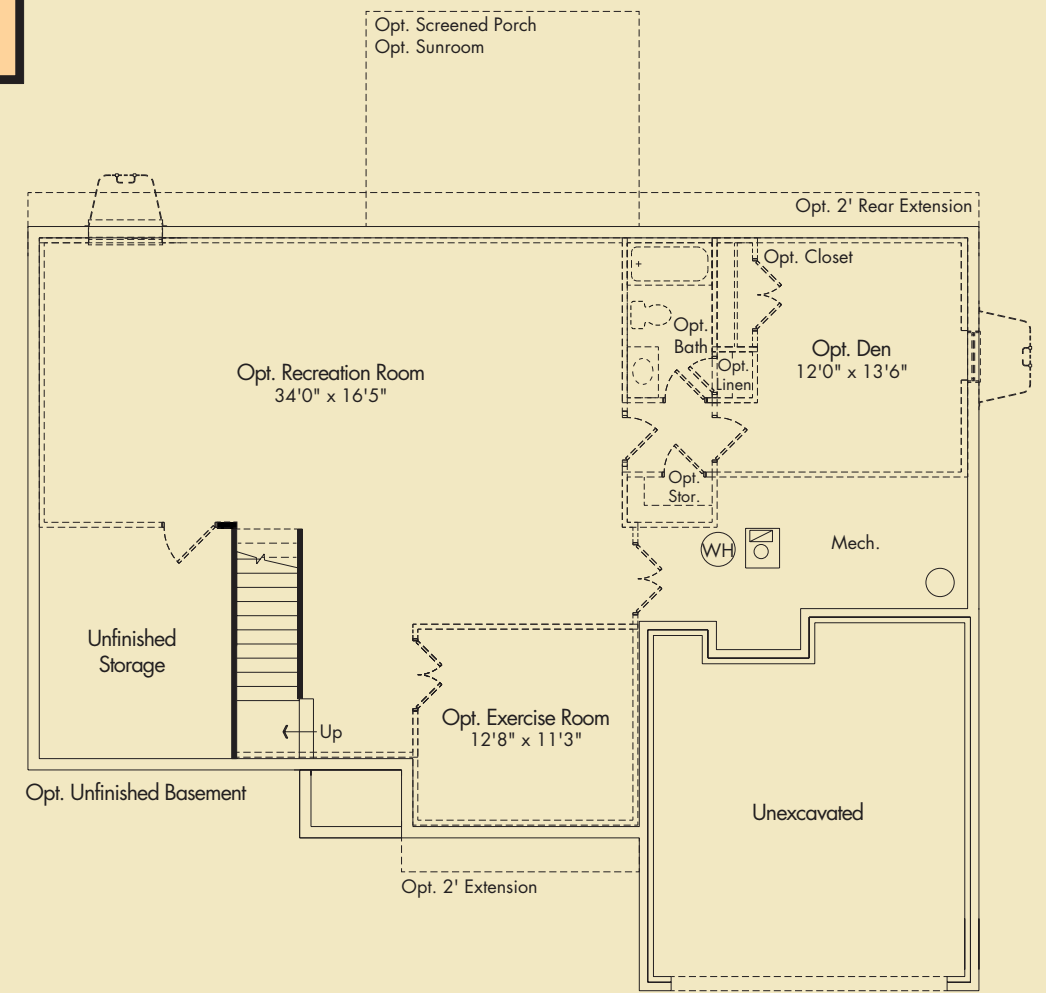

THE STANLEY HALLE COMPANIES

Opt. Sunroom

Opt. Screened Porch

All descriptions are believed correct at time of publication. Selbyville, W, LLC and SHC Lighthouse Crossing, LLC reserve the right to make changes from time to time without notice or obligation in price, specifications and to change or discontinue models. All room dimensions are approximate. For community information or questions visit our website at www.shcresidential.com.