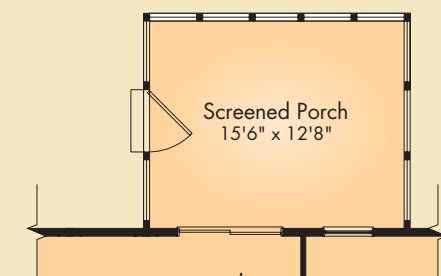

THE STANLEY HALLE COMPANIES

Opt. Sunroom

Opt. Screened Porch

All descriptions are believed correct at time of publication. Selbyville, W, LLC and SHC Lighthouse Crossing, LLC reserve the right to make changes from time to time without notice or obligation in price, specifications and to change or discontinue models. All room dimensions are approximate. For community information or questions visit our website at www.shcresidential.com.