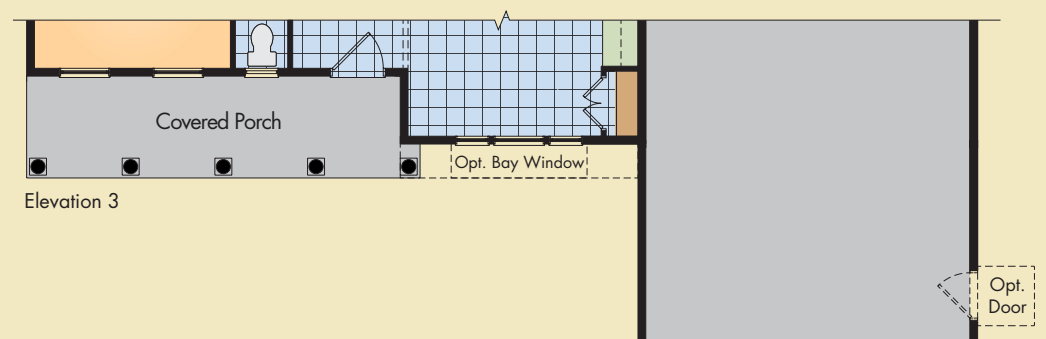

THE STANLEY HALLE COMPANIES

Opt. Sunroom

Opt. Screened Porch

All descriptions are believed correct at time of publication. Selbyville, W, LLC and SHC Lighthouse Crossing, LLC reserve the right to make changes from time to time without notice or obligation in price, specifications and to change or discontinue models. All room dimensions are approximate. For community information or questions visit our website at www.shcresidential.com.