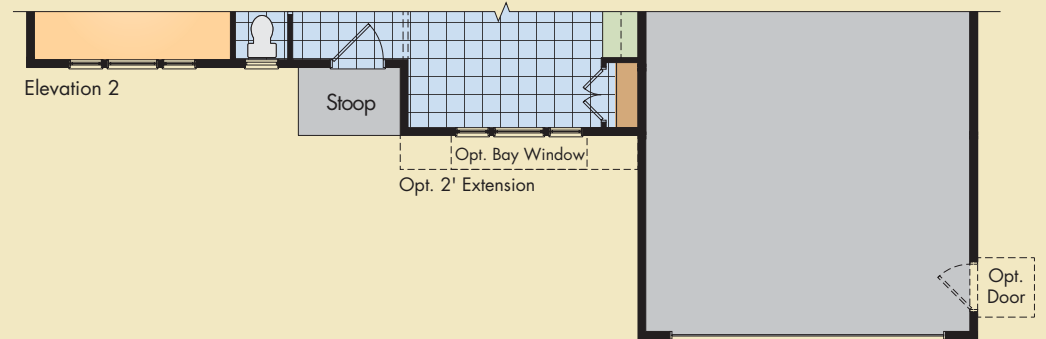

THE STANLEY HALLE COMPANIES

Opt. Sunroom

Opt. Screened Porch

All descriptions are believed correct at time of publication. Selbyville, W, LLC and SHC Lighthouse Crossing, LLC reserve the right to make changes from time to time without notice or obligation in price, specifications and to change or discontinue models. All room dimensions are approximate. For community information or questions visit our website at www.shcresidential.com.