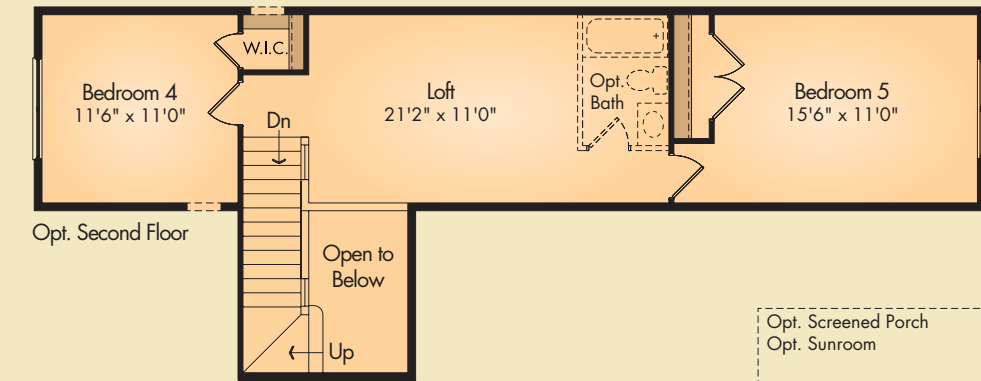

THE STANLEY HALLE COMPANIES

Opt. Sunroom

Opt. Screened Porch

All descriptions are believed correct at time of publication. Selbyville, W, LLC and SHC Lighthouse Crossing, LLC reserve the right to make changes from time to time without notice or obligation in price, specifications and to change or discontinue models. All room dimensions are approximate. For community information or questions visit our website at www.shcresidential.com.