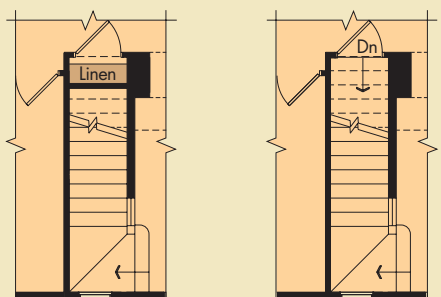

THE STANLEY HALLE COMPANIES

Opt. Sunroom

Opt. Screened Porch

All descriptions are believed correct at time of publication. Selbyville, W, LLC and SHC Lighthouse Crossing, LLC reserve the right to make changes from time to time without notice or obligation in price, specifications and to change or discontinue models. All room dimensions are approximate. For community information or questions visit our website at www.shcresidential.com.