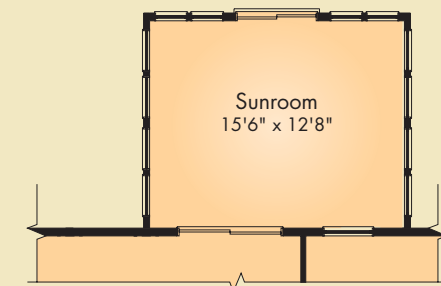

THE STANLEY HALLE COMPANIES

Opt. Sunroom

Opt. Screened Porch

All descriptions are believed correct at time of publication. Selbyville, W, LLC and SHC Lighthouse Crossing, LLC reserve the right to make changes from time to time without notice or obligation in price, specifications and to change or discontinue models. All room dimensions are approximate. For community information or questions visit our website at www.shcresidential.com.