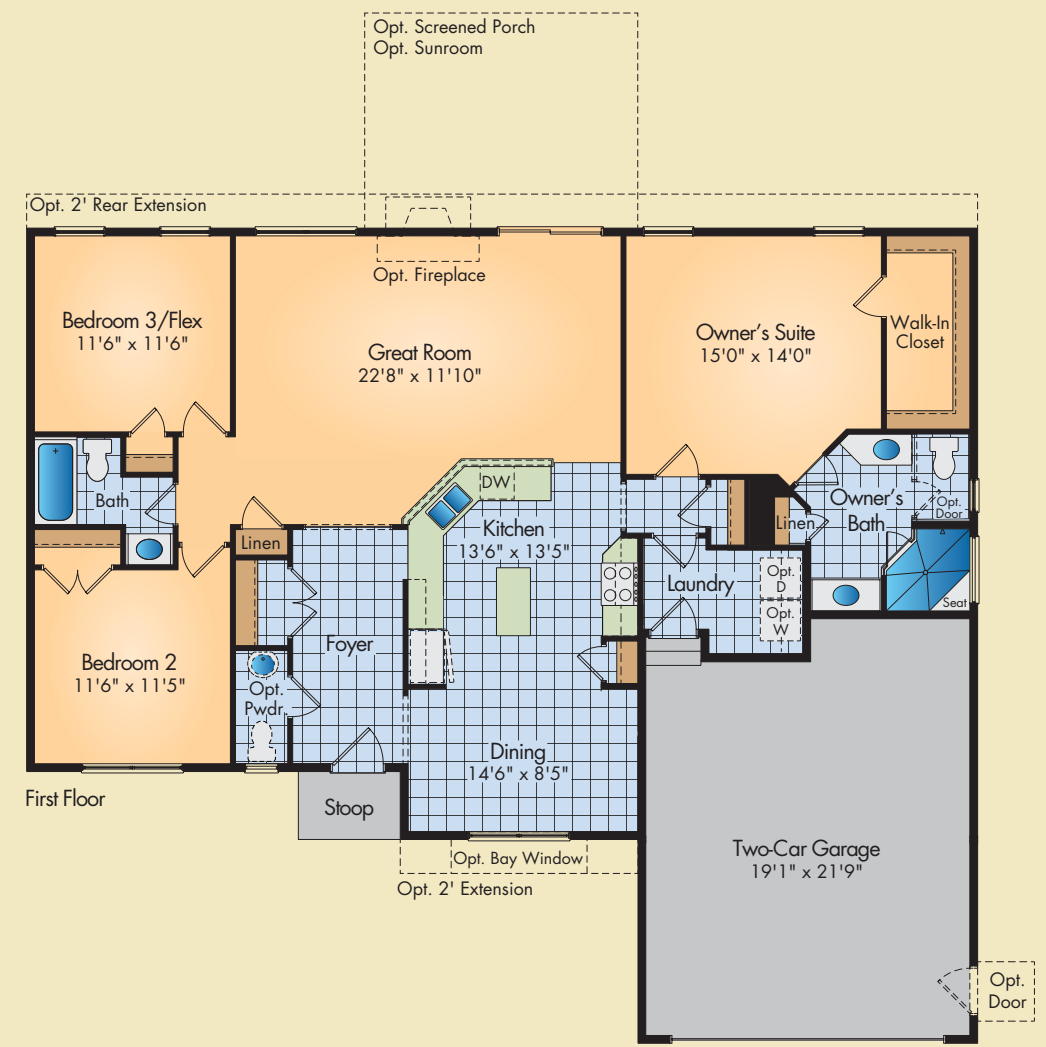

THE STANLEY HALLE COMPANIES

Opt. Sunroom

Opt. Screened Porch

All descriptions are believed correct at time of publication. Selbyville, W, LLC and SHC Lighthouse Crossing, LLC reserve the right to make changes from time to time without notice or obligation in price, specifications and to change or discontinue models. All room dimensions are approximate. For community information or questions visit our website at www.shcresidential.com.